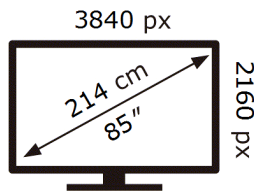

SAMSUNG

QE85QN85CAT

103 kWh/1000h

ABCDEF **G**

303 kWh/1000h

2019/2013

ENERG

SAMSUNG