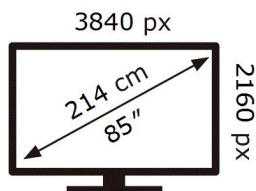

QE85QN85CAT

103 kWh/1000h

ABCDEF **G**

HDR

303 kWh/1000h

2019/2013