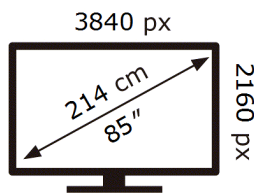

SAMSUNG

QE85QN85DBT

143 kWh/1000h

ABCDEF **G**

357 kWh/1000h

ENERG ⚡

SAMSUNG

QE85QN85DBT