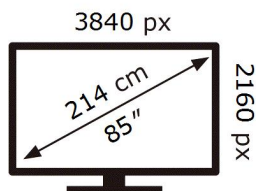

ENERG ⚡

SAMSUNG

QE85QN85DBT

143 kWh/1000h

ABCDEF **G**

357 kWh/1000h

2019/2013