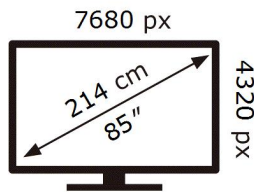

QE85QN900AT

**327** kWh/1000h

ABCDEF **G**

**HDR**

**553** kWh/1000h

2019/2013