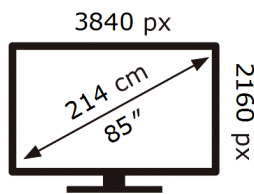

SAMSUNG

QE85QN90BAT

146 kWh/1000h

ABCDEF **G**

357 kWh/1000h

2019/2013

ENERG

SAMSUNG