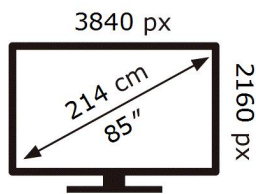

QE85QN90BAT

146 kWh/1000h

ABCDEF **G**

357 kWh/1000h

2019/2013