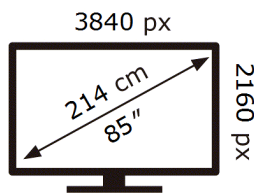

Samsung

QE85QN93DAT

**123** kWh/1000h

ABCDEF **G**

**339** kWh/1000h

2019/2013

**ENERG** 

Samsung