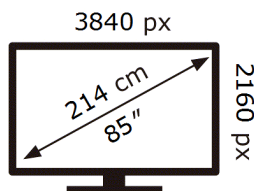

QE85QN93DAT

**123** kWh/1000h

ABCDEF **G**

**339** kWh/1000h

2019/2013