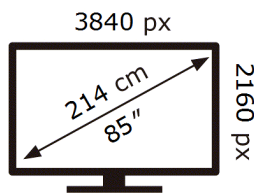

SAMSUNG

QE85QN94CAT

137 kWh/1000h

ABCDEF **G**

269 kWh/1000h

2019/2013

ENERG

SAMSUNG