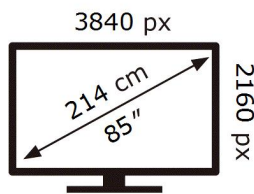

QE85QN94CAT

137 kWh/1000h

ABCDEF **G**

269 kWh/1000h

2019/2013