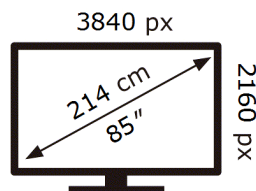

SAMSUNG

QE85QN95AAT

155 kWh/1000h

ABCDEF **G**

360 kWh/1000h

2019/2013

ENERG 

SAMSUNG