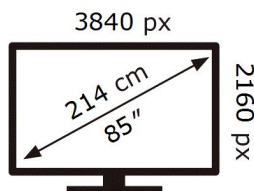

QE85QN95AAT

155 kWh/1000h

ABCDEF **G**

360 kWh/1000h

2019/2013