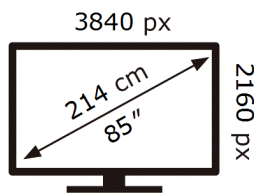

SAMSUNG

QE85QN95BAT

155 kWh/1000h

ABCDEF **G**

364 kWh/1000h

ENERG ⚡

SAMSUNG

QE85QN95BAT