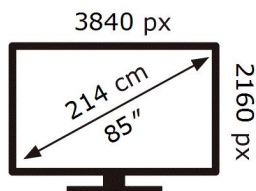

ENERG ⚡

SAMSUNG

QE85QN95BAT

155 kWh/1000h

ABCDEF **G**

364 kWh/1000h

2019/2013