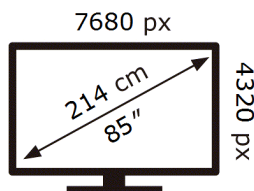

Samsung

QE85QN990HT

169 kWh/1000h

ABCDEF **G**

450 kWh/1000h

ENERG 

Samsung

QE85QN990HT