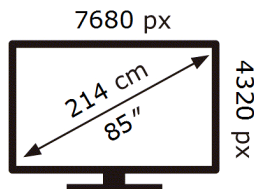

ENERG

Samsung

QE85QN990HT

169 kWh/1000h

ABCDEF **G**

450 kWh/1000h

2019/2013