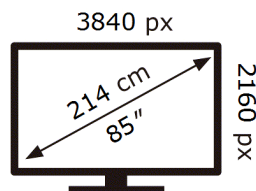

Samsung

QE85QNX1DAT

143 kWh/1000h

ABCDEF **G**

357 kWh/1000h

ENERG 

Samsung

QE85QNX1DAT