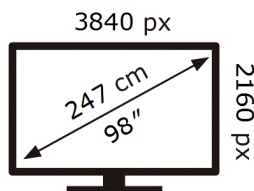

199 kWh/1000h

ABCDEF **G**

467 kWh/1000h

ENERG ⚡

Samsung

QE98Q7FAAU

199 kWh/1000h

ABCDEF **G**