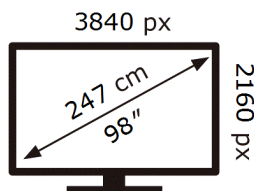

ENERG ⚡

Samsung

QE98Q7FAAU

199 kWh/1000h

ABCDEF **G**

467 kWh/1000h

2019/2013