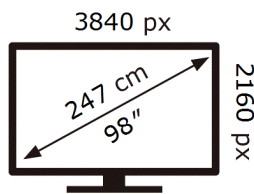

SAMSUNG

QE98QN90AAT

155 kWh/1000h

ABCDEF **G**

412 kWh/1000h

2019/2013

ENERG

SAMSUNG