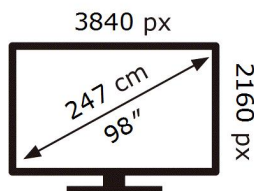

QE98QN90AAT

155 kWh/1000h

ABCDEF **G**

412 kWh/1000h

2019/2013