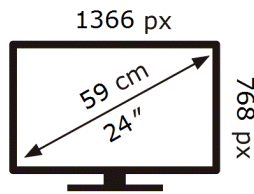

SAMSUNG

UE24N4300AK

21 kWh/1000h

2019/2013

ENERG 

SAMSUNG

UE24N4300AK

21 kWh/1000h