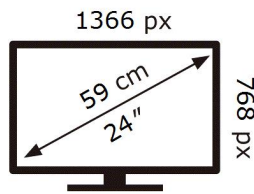

SAMSUNG

UE24N4300AK

21 kWh/1000h

2019/2013

ENERG 

SAMSUNG

UE24N4300AK

21 kWh/1000h