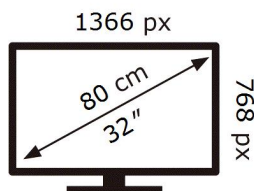

ENERG

SAMSUNG

UE32T4307AK

31 kWh/1000h

ABCDEF **G**

41 kWh/1000h

2019/2013