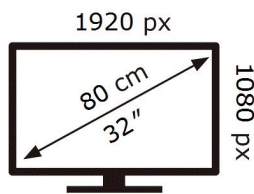

UE32T5300CK

**33** kWh/1000h

ABCDEF **G**

**HDR**

**55** kWh/1000h

2019/2013