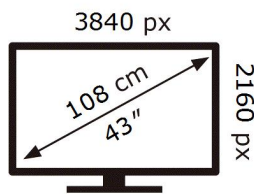

UE43AU8000K

72 kWh/1000h

ABCDEF **G**

HDR

97 kWh/1000h

2019/2013