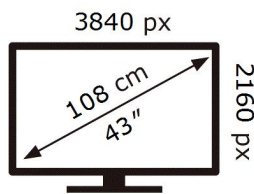

UE43BU8000K

**72** kWh/1000h

ABCDEF **G**

**100** kWh/1000h

2019/2013