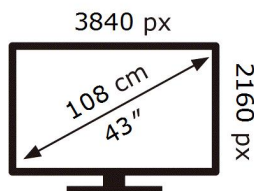

UE43CU7020K

54 kWh/1000h

ABCDEF **G**

HDR

77 kWh/1000h

2019/2013