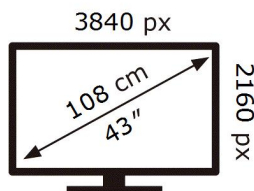

UE43CU8000K

54 kWh/1000h

ABCDEF **G**

HDR

110 kWh/1000h

2019/2013