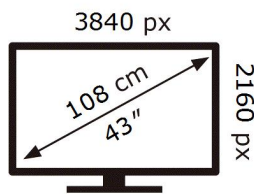

UE43CU8500K

54 kWh/1000h

ABCDEF **G**

110 kWh/1000h

2019/2013