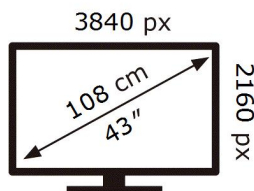

UE43CU8510K

**54** kWh/1000h

ABCDEF **G**

**110** kWh/1000h

2019/2013