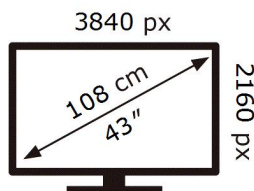

UE43DU7100K

53 kWh/1000h

ABCDEF **G**

104 kWh/1000h

2019/2013