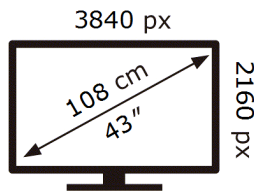

SAMSUNG

UE43DU7170U

53 kWh/1000h

ABCDEF **G**

104 kWh/1000h

2019/2013

ENERG

SAMSUNG