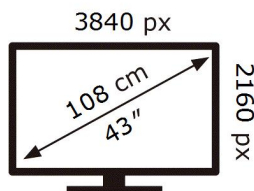

UE43DU7170U

53 kWh/1000h

ABCDEF **G**

104 kWh/1000h

2019/2013