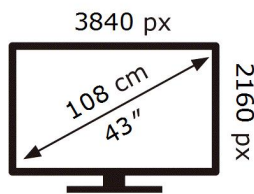

UE43DU8000K

53 kWh/1000h

ABCDEF **G**

106 kWh/1000h

2019/2013