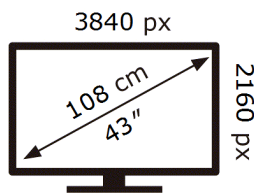

Samsung

UE43DU8070U

53 kWh/1000h

ABCDEF **G**

106 kWh/1000h

ENERG

Samsung

UE43DU8070U