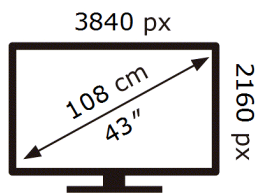

**Samsung**

UE43M72HAK

**51** kWh/1000h

ABCDEF **G**

**95** kWh/1000h

**ENERG**

**Samsung**

UE43M72HAK