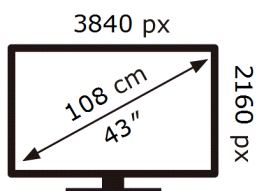

ENERG

Samsung

UE43M72HAK

51 kWh/1000h

ABCDEF **G**

95 kWh/1000h

2019/2013