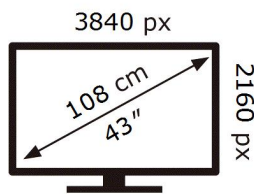

UE43TU7100K

83 kWh/1000h

ABCDEF **G**

120 kWh/1000h

2019/2013