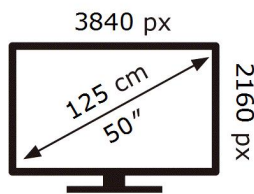

UE50BU8510K

78 kWh/1000h

ABCDEF **G**

HDR

110 kWh/1000h

2019/2013