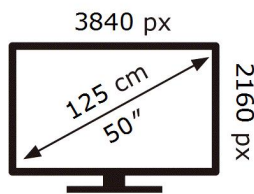

UE50DU7100K

70 kWh/1000h

ABCDEF **G**

105 kWh/1000h

2019/2013