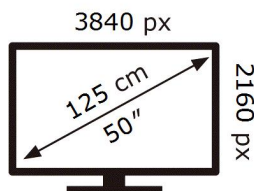

UE50DU8000K

**70** kWh/1000h

ABCDEF **G**

**110** kWh/1000h

2019/2013