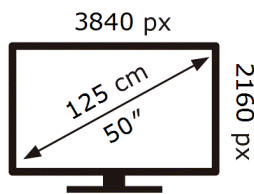

**Samsung**

UE50M1EHAU

**65** kWh/1000h

ABCDEF **G**

**101** kWh/1000h