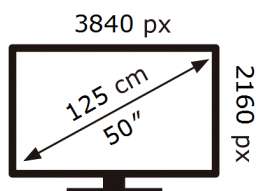

ENERG ⚡

Samsung

UE50U8020HK

65 kWh/1000h

ABCDEF **G**

114 kWh/1000h

2019/2013