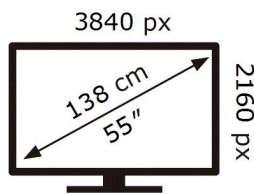

UE55AU7110K

101 kWh/1000h

ABCDEF **G**

130 kWh/1000h

2019/2013