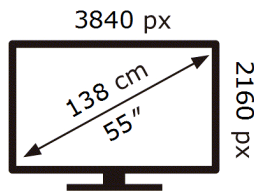

SAMSUNG

UE55AU8000K

103 kWh/1000h

ABCDEF **G**

125 kWh/1000h

2019/2013