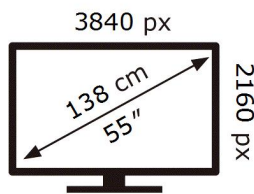

UE55AU8000K

103 kWh/1000h

ABCDEF **G**

HDR

125 kWh/1000h

2019/2013