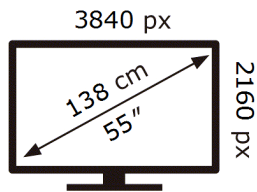

SAMSUNG

UE55AU9070U

94 kWh/1000h

ABCDEF **G**

125 kWh/1000h

2019/2013

ENERG

SAMSUNG