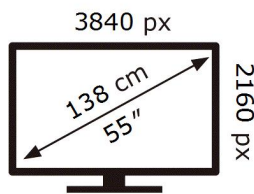

UE55BU8000K

93 kWh/1000h

ABCDEF **G**

130 kWh/1000h

2019/2013