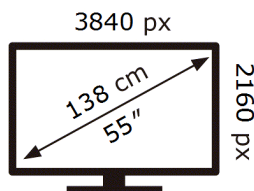

SAMSUNG

UE55BU8000K

93 kWh/1000h

ABCDEF **G**

130 kWh/1000h

2019/2013