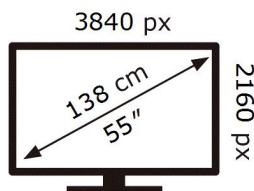

UE55CU7020K

84 kWh/1000h

ABCDEF **G**

HDR

116 kWh/1000h

2019/2013