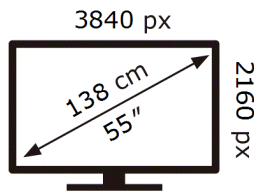

SAMSUNG

UE55CU7020K

84 kWh/1000h

ABCDEF **G**

116 kWh/1000h

2019/2013