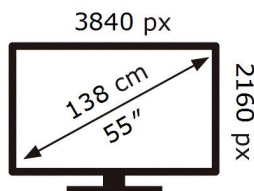

UE55CU7100K

83 kWh/1000h

ABCDEF **G**

139 kWh/1000h

2019/2013