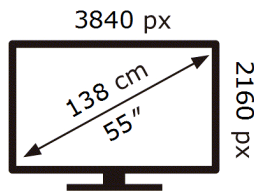

SAMSUNG

UE55CU7100K

83 kWh/1000h

ABCDEF **G**

139 kWh/1000h

2019/2013