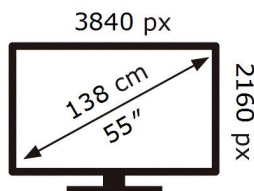

ENERG

SAMSUNG

UE55CU8000K

81 kWh/1000h

ABCDEF **G**

130 kWh/1000h

2019/2013