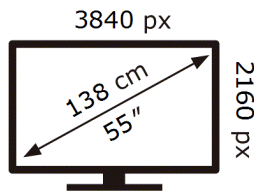

SAMSUNG

UE55CU8500K

81 kWh/1000h

ABCDEF **G**

130 kWh/1000h

2019/2013

ENERG 

SAMSUNG