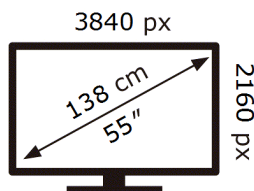

Samsung

UE55DU7100K

**80** kWh/1000h

ABCDEF **G**

**121** kWh/1000h

**ENERG** ⚡

Samsung

UE55DU7100K