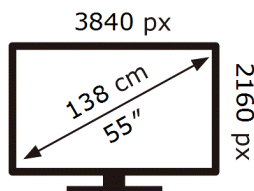

SAMSUNG

UE55DU7170U

**80** kWh/1000h

ABCDEF **G**

**121** kWh/1000h

2019/2013

**ENERG**

**SAMSUNG**