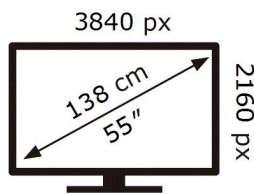

UE55DU7170U

**80** kWh/1000h

ABCDEF **G**

**121** kWh/1000h

2019/2013