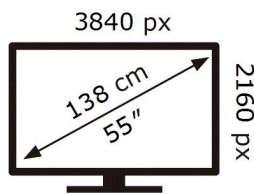

UE55DU8070U

80 kWh/1000h

ABCDEF **G**

120 kWh/1000h

2019/2013