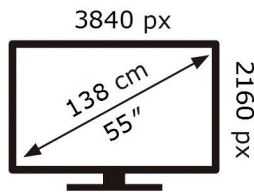

UE55DU8500K

80 kWh/1000h

ABCDEF **G**

120 kWh/1000h

2019/2013