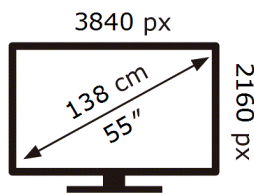

**Samsung**

UE55M70HAK

**77** kWh/1000h

ABCDEF **G**

**110** kWh/1000h