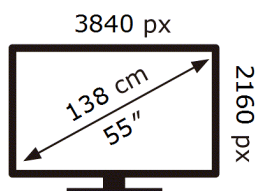

# ENERG

Samsung

UE55M70HAK

**77** kWh/1000h

ABCDEF **G**

**110** kWh/1000h

2019/2013