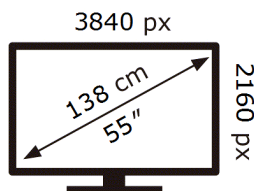

ENERG ⚡

Samsung

UE55M80HAU

63 kWh/1000h

ABCDEF **G**

118 kWh/1000h

2019/2013