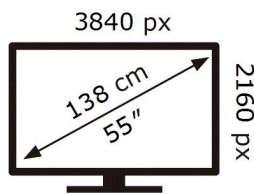

UE55TU7020K

103 kWh/1000h

ABCDEF **G**

120 kWh/1000h

2019/2013