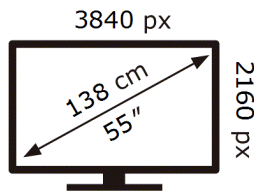

SAMSUNG

UE55TU7020K

103 kWh/1000h

ABCDEF **G**

120 kWh/1000h

2019/2013