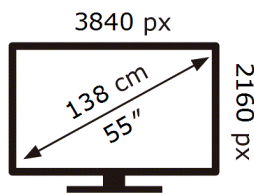

Samsung

UE55U7020HK

77 kWh/1000h

ABCDEF **G**

120 kWh/1000h

ENERG 

Samsung

UE55U7020HK