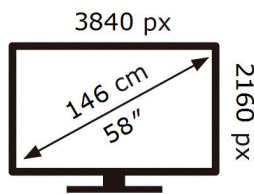

UE58AU7100K

112 kWh/1000h

ABCDEF **G**

130 kWh/1000h

2019/2013