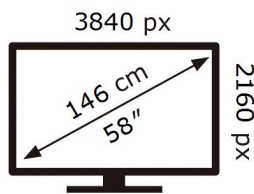

UE58CU7100K

91 kWh/1000h

ABCDEF **G**

137 kWh/1000h

2019/2013